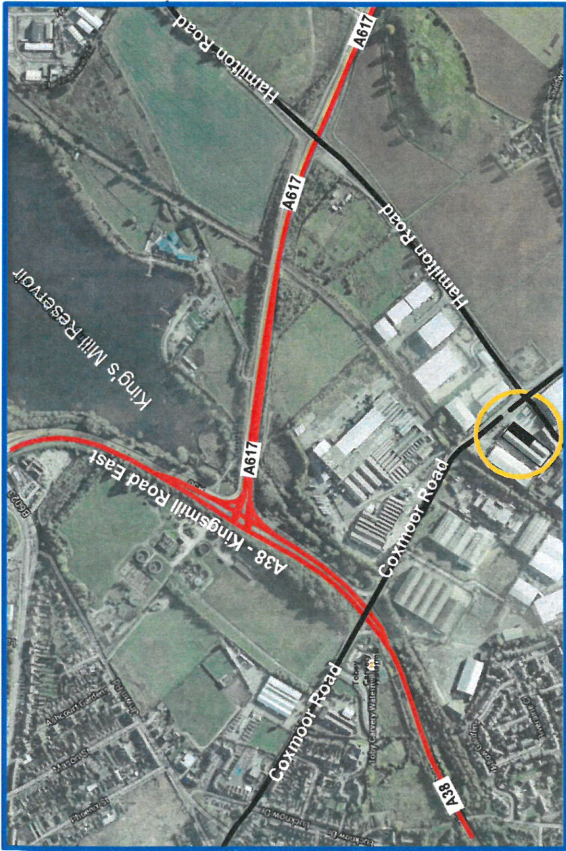

**Electrical
Safety
Systems**

MAXWELL MET
ELECTROTECHNICAL

Sculptures

From M1
Leave motorway at Junction 28 and head towards Mansfield, follow the A38 for 4.3 miles and exit right onto Coxmoor Road. Continue for 400 metres over the railway crossing. We are located on the right hand side though the gates before the mini roundabout.

From A617 East
Leave the A617 turning left onto Hamilton Road turning right at the mini roundabout, we are located on the left after approximately 20 meters through the gates.

Electrical Safety Systems Limited