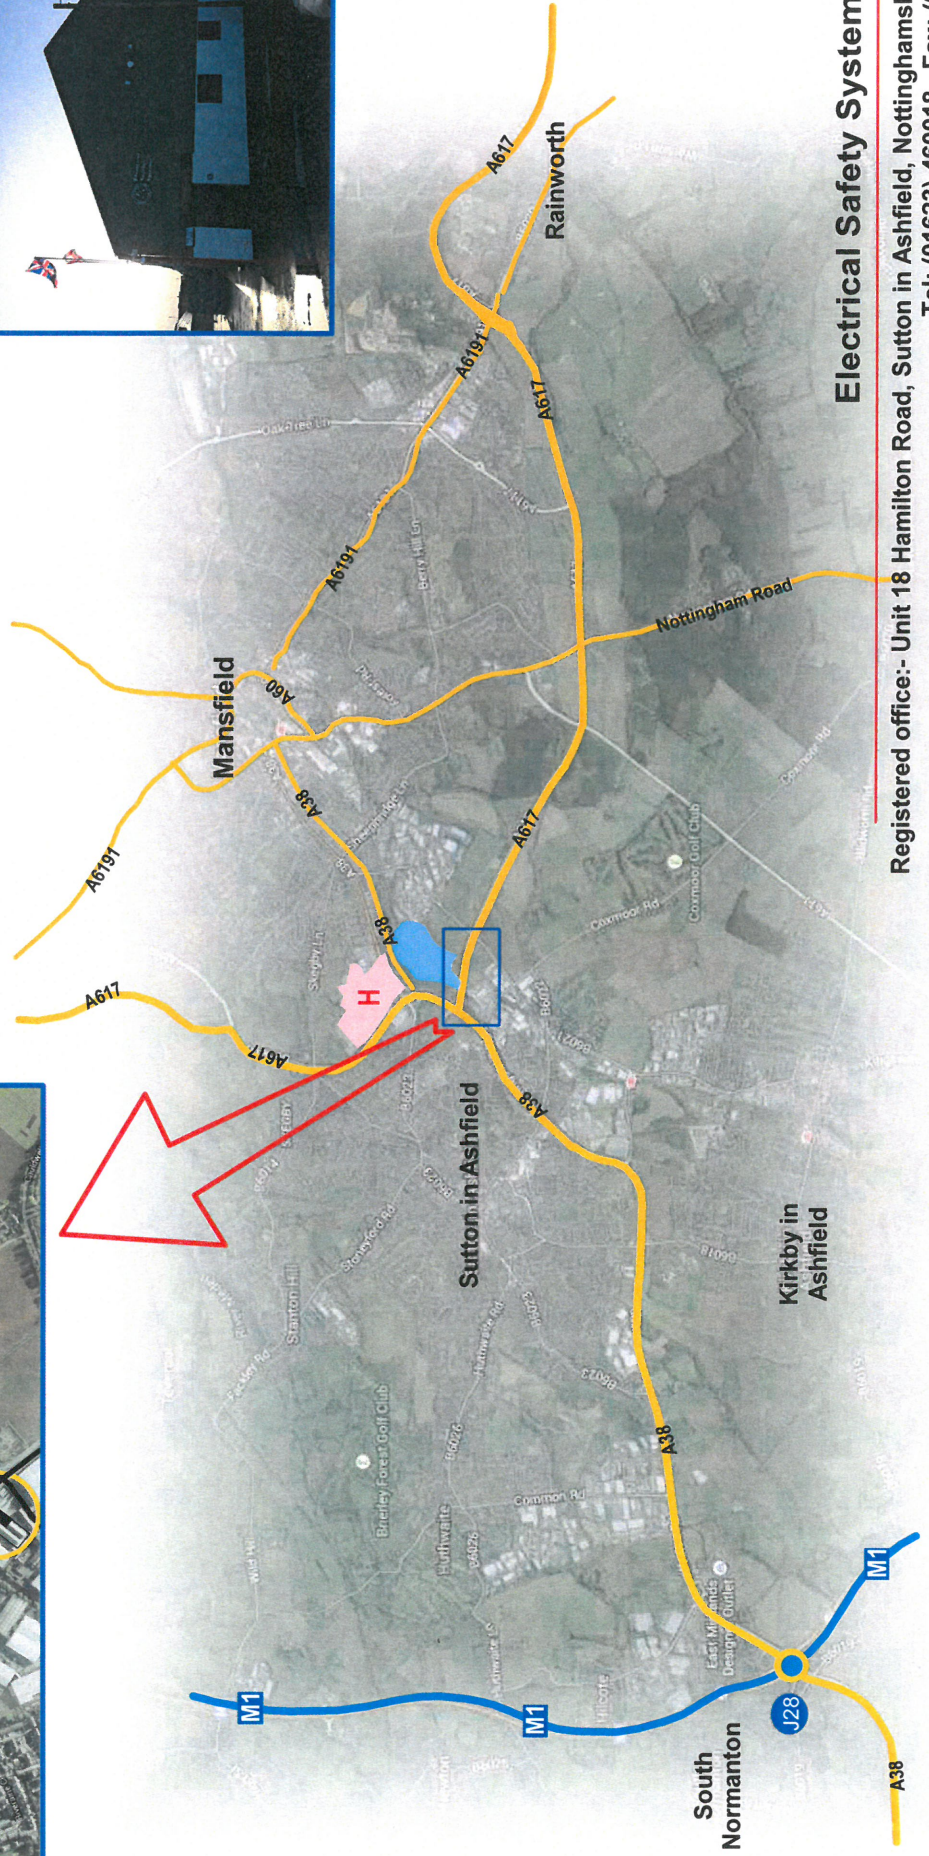

**Electrical
Safety
Systems**

MAXWELL MET
ELECTROTECHNICAL

Sculptures

From M1
Leave motorway at Junction 28 and head towards Mansfield, follow the A38 for 4.3 miles and exit right onto Coxmoor Road. Continue for 400 metres over the railway crossing. We are located on the right hand side though the gates before the mini roundabout.

From A617 East
Leave the A617 turning left onto Hamilton Road turning right at the mini roundabout, we are located on the left after approximately 20 meters through the gates.

Electrical Safety Systems Limited